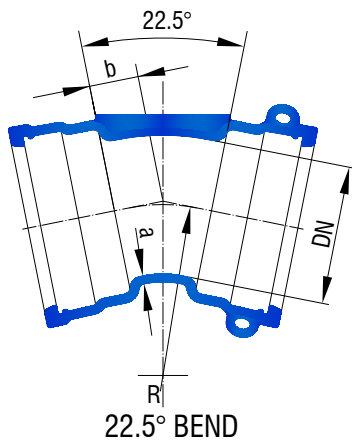

DN	Deg	'a'	'b'	'R'	Product Code
100	90°	8	165	152°	2B100S90
150	90°	9	205	190°	2B150S90
200	90°	10	220	203°	2B200S90
250	90°	10	275	254°	2B250S90

DN	Deg	'a'	'b'	'R'	Product Code
100	45°	8	80	152°	2B100S45
150	45°	9	95	190°	2B150S45
200	45°	10	100	203°	2B200S45
250	45°	10	125	254°	2B250S45

DN	Deg	'a'	'b'	'R'	Product Code
100	22.5°	9	45	152°	2B100S225
150	22.5°	9	55	190°	2B150S225
200	22.5°	10	55	203°	2B200S225
250	22.5°	10	70	254°	2B250S225

DN	Deg	'a'	'b'	'R'	Product Code
100	11.25°	8	30	152°	2B100S1125
150	11.25°	9	35	190°	2B150S1125
200	11.25°	10	35	203°	2B200S1125
250	11.25°	10	45	254°	2B250S1125

Notes: All dimensions in mm  
Other sizes available on application