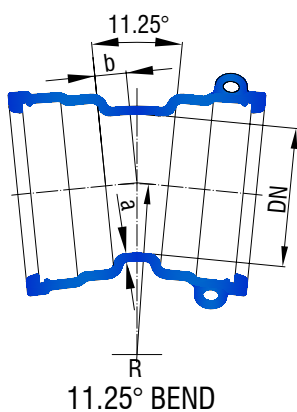

DN	Deg	'a'	'b'	'R'	Product Code
100	90°	8	165	152°	2B100S90
150	90°	9	205	190°	2B150S90
200	90°	10	220	203°	2B200S90
250	90°	10	275	254°	2B250S90

DN	Deg	'a'	'b'	'R'	Product Code
100	45°	8	80	152°	2B100S45
150	45°	9	95	190°	2B150S45
200	45°	10	100	203°	2B200S45
250	45°	10	125	254°	2B250S45

DN	Deg	'a'	'b'	'R'	Product Code
100	22.5°	9	45	152°	2B100S225
150	22.5°	9	55	190°	2B150S225
200	22.5°	10	55	203°	2B200S225
250	22.5°	10	70	254°	2B250S225

DN	Deg	'a'	'b'	'R'	Product Code
100	11.25°	8	30	152°	2B100S1125
150	11.25°	9	35	190°	2B150S1125
200	11.25°	10	35	203°	2B200S1125
250	11.25°	10	45	254°	2B250S1125

Notes: All dimensions in mm  
Other sizes available on application