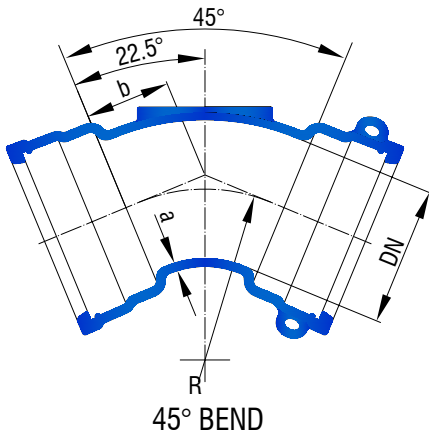

DN	Deg	'a'	'b'	'R'	Product Code
100	90°	8	165	152°	2B100S90
150	90°	9	205	190°	2B150S90
200	90°	10	220	203°	2B200S90
250	90°	10	275	254°	2B250S90

DN	Deg	'a'	'b'	'R'	Product Code
100	45°	8	80	152°	2B100S45
150	45°	9	95	190°	2B150S45
200	45°	10	100	203°	2B200S45
250	45°	10	125	254°	2B250S45

DN	Deg	'a'	'b'	'R'	Product Code
100	22.5°	9	45	152°	2B100S225
150	22.5°	9	55	190°	2B150S225
200	22.5°	10	55	203°	2B200S225
250	22.5°	10	70	254°	2B250S225

DN	Deg	'a'	'b'	'R'	Product Code
100	11.25°	8	30	152°	2B100S1125
150	11.25°	9	35	190°	2B150S1125
200	11.25°	10	35	203°	2B200S1125
250	11.25°	10	45	254°	2B250S1125

Notes: All dimensions in mm  
Other sizes available on application